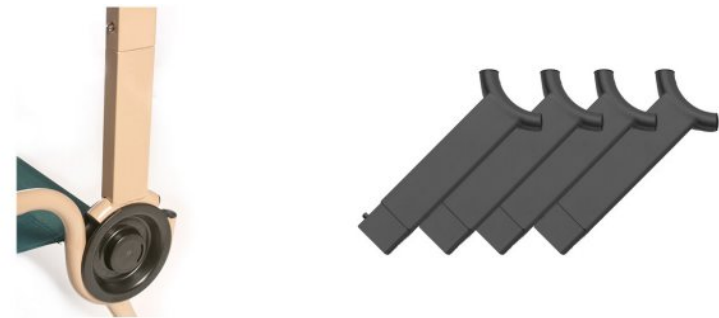

Available Color Options

- Tan
- Black

SPECIFICATIONS		45001KIT
Weight (kit)	4lbs(2kg)	
Dimensions Single Stack Adapter 10"(25cm) L x 4"(11cm) W x 1"(2.5cm) H