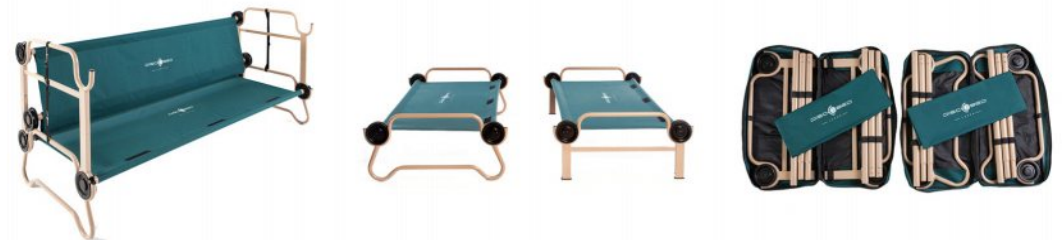

Extra Large

Bunk Weight	62.5lbs (28kg)
Weight Tolerance	500 lbs (227kg) - per single cot
Outer Dimensions	82" (208cm) L x 39.5" (100cm) W x 36" (92cm) H
Sleep Area	79" (201cm) L x 35" (88cm) W
Height of Bottom Cot	11" (29cm)
Height of Top Cot	32" (81cm)
Bag Dimensions	39.5" (100cm) L x 15.5" (39cm) W x 4.5" (11cm) H